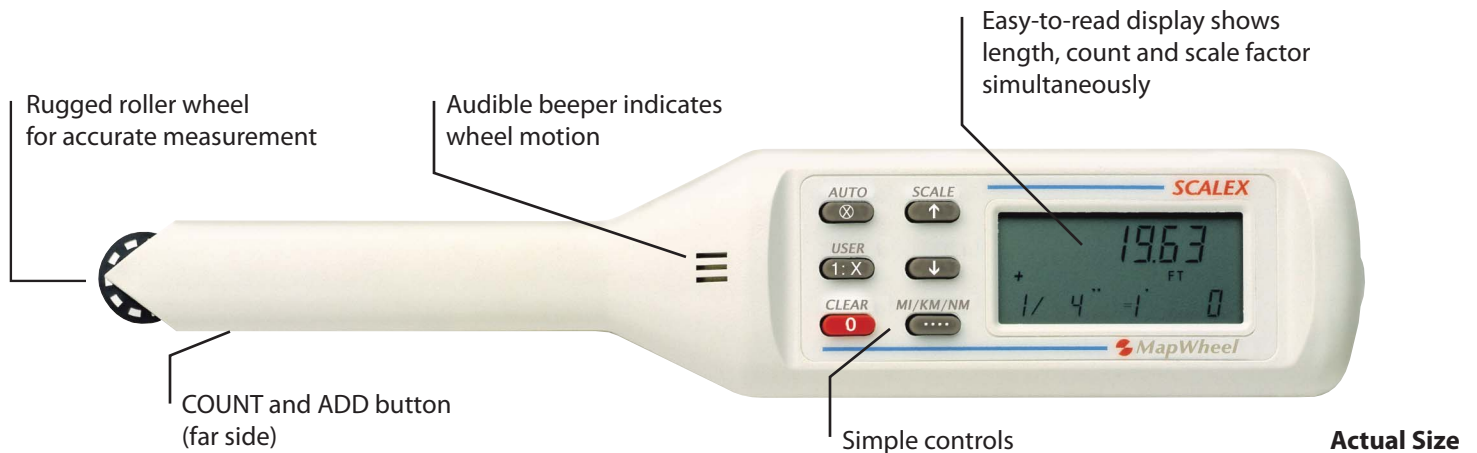

MapWheel™

Measure maps the fast, accurate way with the Scalex MapWheel™. Here is the perfect tool specifically for taking scaled measurements from maps. Just select the built-in scale factor to match the map and roll the MapWheel. The measurement is displayed instantly.

- 19 built-in user scale factors including all common map scales
- Measures in miles, kilometers and nautical miles
- Counter and adder buttons on probe tip let you count stops made or add fixed destination lengths as you measure
- Calculate auto-scale factor from reduced, enlarged or odd-scale maps
- Create, store and retrieve user scale factors
- Clear, audible tone indicates wheel movement
- Easy-to-read liquid crystal display shows length, count and scale factor simultaneously
- Automatic shut-off assures long battery life
- Low battery indicator
- One year limited warranty

SPECIFICATIONS

Accuracy: 0.25%
 Batteries: 2 x AAA (included)

Also available:

Hard Plastic Protective Case